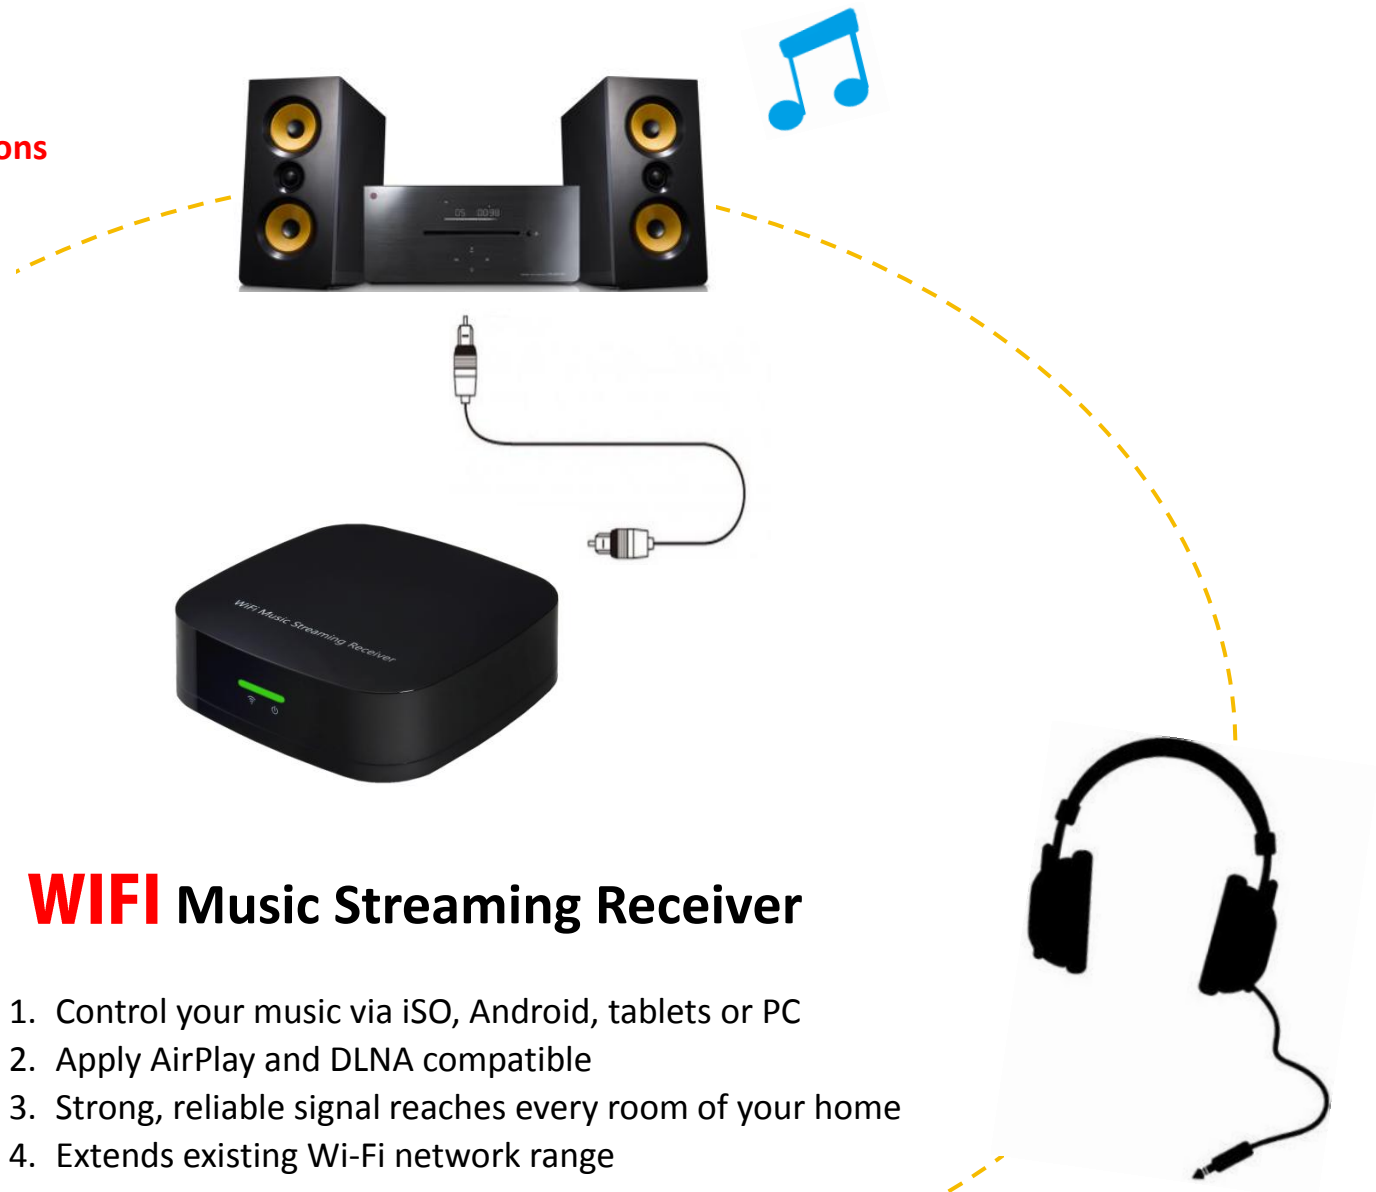

Multiple device connections

Faster transfer speed

Greater wireless range

Better audio quality

WiFi Music Streaming Receiver

1. Control your music via iOS, Android, tablets or PC
2. Apply AirPlay and DLNA compatible
3. Strong, reliable signal reaches every room of your home
4. Extends existing Wi-Fi network range