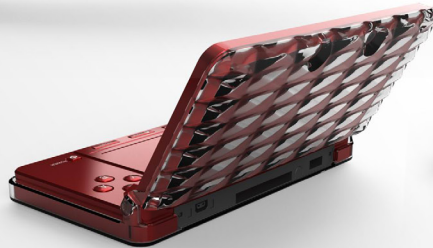

3DS with quality crystal case design
which offers protection and elegant looks.

Business Department

Room 3B03, No. 5, Sec. 5, Hsin-Yi Rd., Taipei, Taiwan
Tel: 886-2-27206929 Fax: 886-2-27237383
E-mail: Tosa@tosa.com.tw